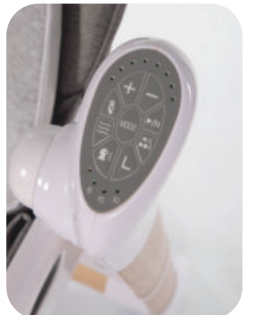

Sold by piece

- Adjustable in 6 positions
- Backrest adjustable in 4 positions
- Tablet adjustable in 3 positions
- Footrest inclination adjustable in 4 positions, footrest also adjustable to the length of baby's legs in 3 possible positions
- 8 rocking speeds
- 12 melodies + nature sounds
- Timer
- Motion detection
- Operates on battery or AC adapter
- USB connector for mp3
- Easily foldable, very compact