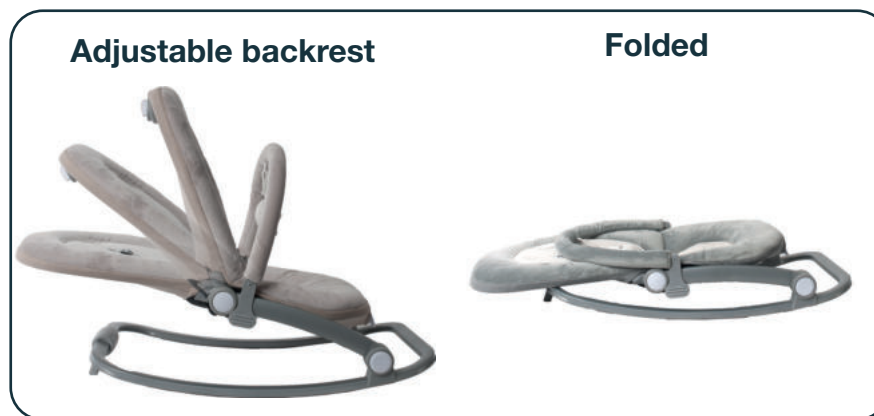

### B-Rocker (0-18 kg)

Let your little one rock herself to sleep with our B-Rocker. In a combination of luxurious, super-soft velboa and breathable fabrics, this seat can be used in two ways. Firstly as a rocker and secondly in a stable, fixed position. For use up to 18 kg. One seat from baby to toddler!

Sold by 2 pieces

B700110  
Beige

B700100  
Grey

B700120  
Pure White

- Backrest adjustable in 3 positions
- Vibration function 2x AA (batteries not included)
- Up to 18 kg (+/- 5 years)
- Removable and machine washable fabrics
- Sturdy powder-coated aluminium tubes
- Easily removable and adjustable play arch with 2 toys
- Includes music
- Easy to store

## Swinging Rocker 2-in-1 Pure White

Automatic swing and bouncer in one! With this 2-in-1 swing, you can rock your baby to sleep or you can transform it into a rocking chair, where your little one will keep moving by his own movements. In addition, this 2-in-1 swing is also equipped with a 5-point harness, ensuring your baby's safety. Of course, they will find fun in the adjustable play arch located above their head. Need a little extra distraction? At the touch of a button, you can play a touch of music to keep your little one extra entertained.