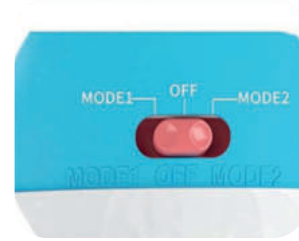

Bubble Machine - Zippy the Shark

The Zippy the shark bubble blower produces different shapes of bubbles, such as small circles, stars and hearts to attract children's attention. It can produce more than 2000 bubbles a minute and can blow tons of colourful bubbles faster, higher and farther. Because of the shark's funny shape with its surfboard, children of all ages feel comfortable while it sprays tons of bubbles from its mouth, flying into the air. You can use it with or without music. It is the perfect gift and can be used both indoors and outdoors. Moreover, the device is very easy to use and you will soon imagine yourself in a fairy tale world.

Sold by 6 pieces

- More than 2000 bubbles a minute
- Different shapes of bubbles
- Coloured bubbles
- Easy to use
- With or without music
- Ideal gift!
- For inside and outside
- 4x AA batteries (not included)
- Bubble product included