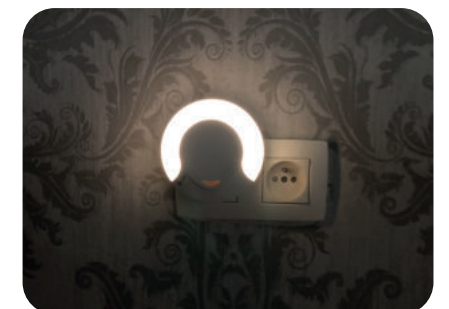

Sold by 6 pieces

B200800

- Energy-efficient / long-life LED light
- Up to 10,000 hours!
- Automatically adjustable