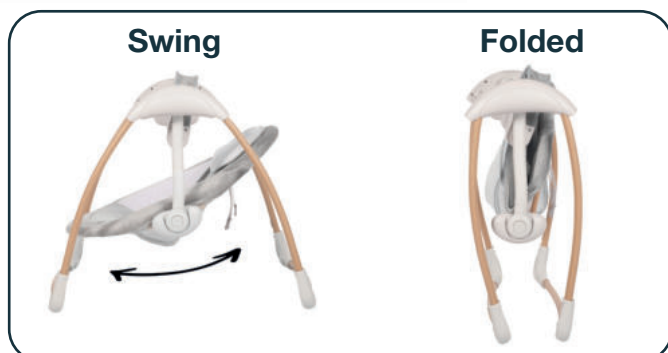

Sold by 2 pieces

B700160  
Beige

- For use up to 9 kg.
- Height adjustable in 4 positions
- Removable play bow with 2 toys
- Vibrations and different melodies
- 2x C/LR6 batteries (not included)
- Simple foldable design

### B-Dolphy Portable Swing (0-9 kg)

Do you like to rock or just doze off blissfully? You can do all this with our B-Dolphy! You easily adjust the rocking speed, music and volume yourself. Safety and comfort guaranteed with the 5-point harness and high-quality materials. Eat quietly thanks to the locking button and ready for storage in just 3 clicks.

Sold by 3 pieces

B700600  
Grey

B700610  
Beige

B700640  
Grey Pink

B700650  
Pure White

- Backrest adjustable in 2 positions
- Timer function (15, 30, 45 or 60 minutes)
- 5 different rocking speeds
- 8 different melodies
- Soft fabric and high-quality pillow, machine washable
- Easily removable play arch with two toys
- Oval tubes
- From 0 - 9 kg
- Operates on supplied adapter OR batteries 4x C/LR14 (not included)

### B-Rocker (0-18 kg)

Let your little one rock herself to sleep with our B-Rocker. In a combination of luxurious, super-soft velboa and breathable fabrics, this seat can be used in two ways. Firstly as a rocker and secondly in a stable, fixed position. For use up to 18 kg. One seat from baby to toddler!