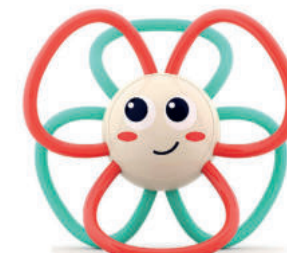

B925110
Flower